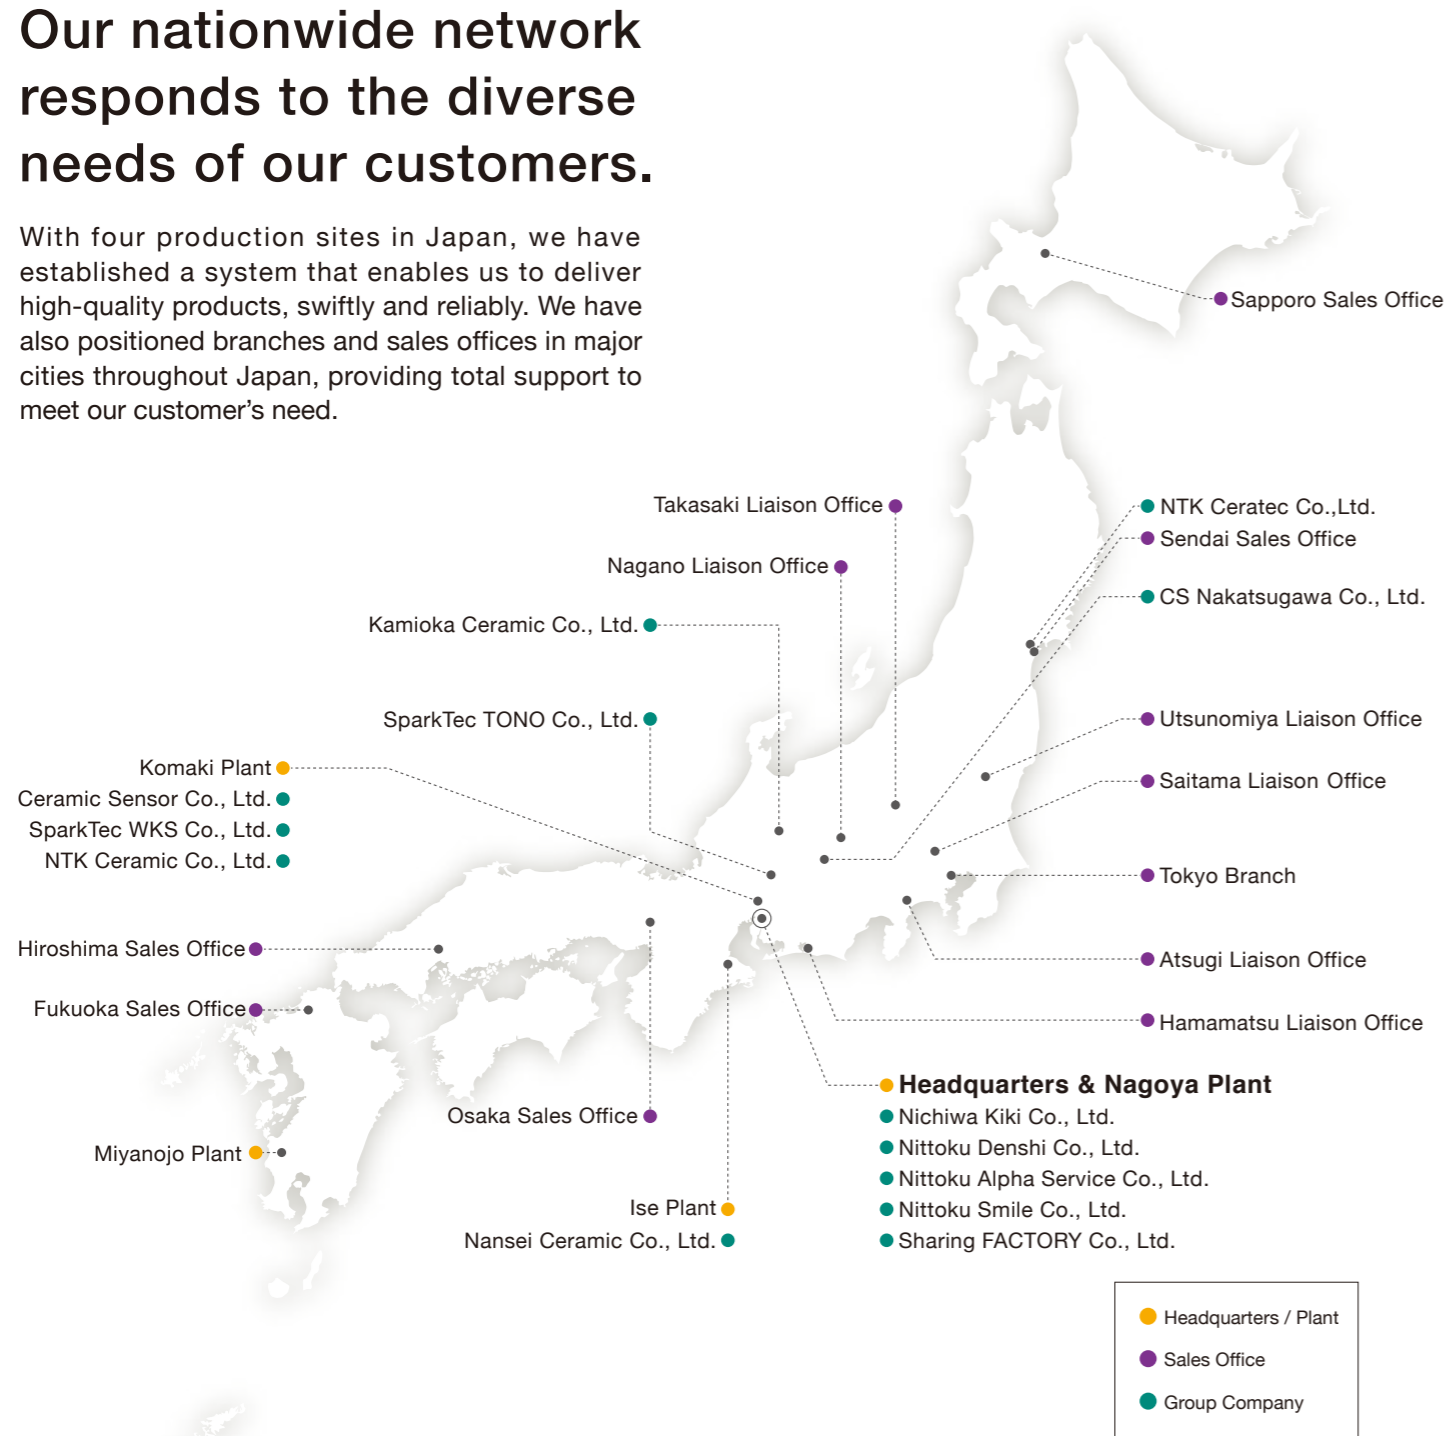

The NGK SPARK PLUG Group meets demands through its global network.

Global business developments now require the world's most optimized production systems. Using our links with local corporations all around the world, NGK SPARK PLUG is establishing production systems that achieve globally-optimized production to furnish products of consistently high quality, no matter where in the world they are supplied from. We are also engage in full-fledged development of production and sales networks geared towards BRICs and other new markets.

● Manufacturing & Sales Organization

● Sales Organization

● Technical Center

Our nationwide network responds to the diverse needs of our customers.

With four production sites in Japan, we have established a system that enables us to deliver high-quality products, swiftly and reliably. We have also positioned branches and sales offices in major cities throughout Japan, providing total support to meet our customer's need.