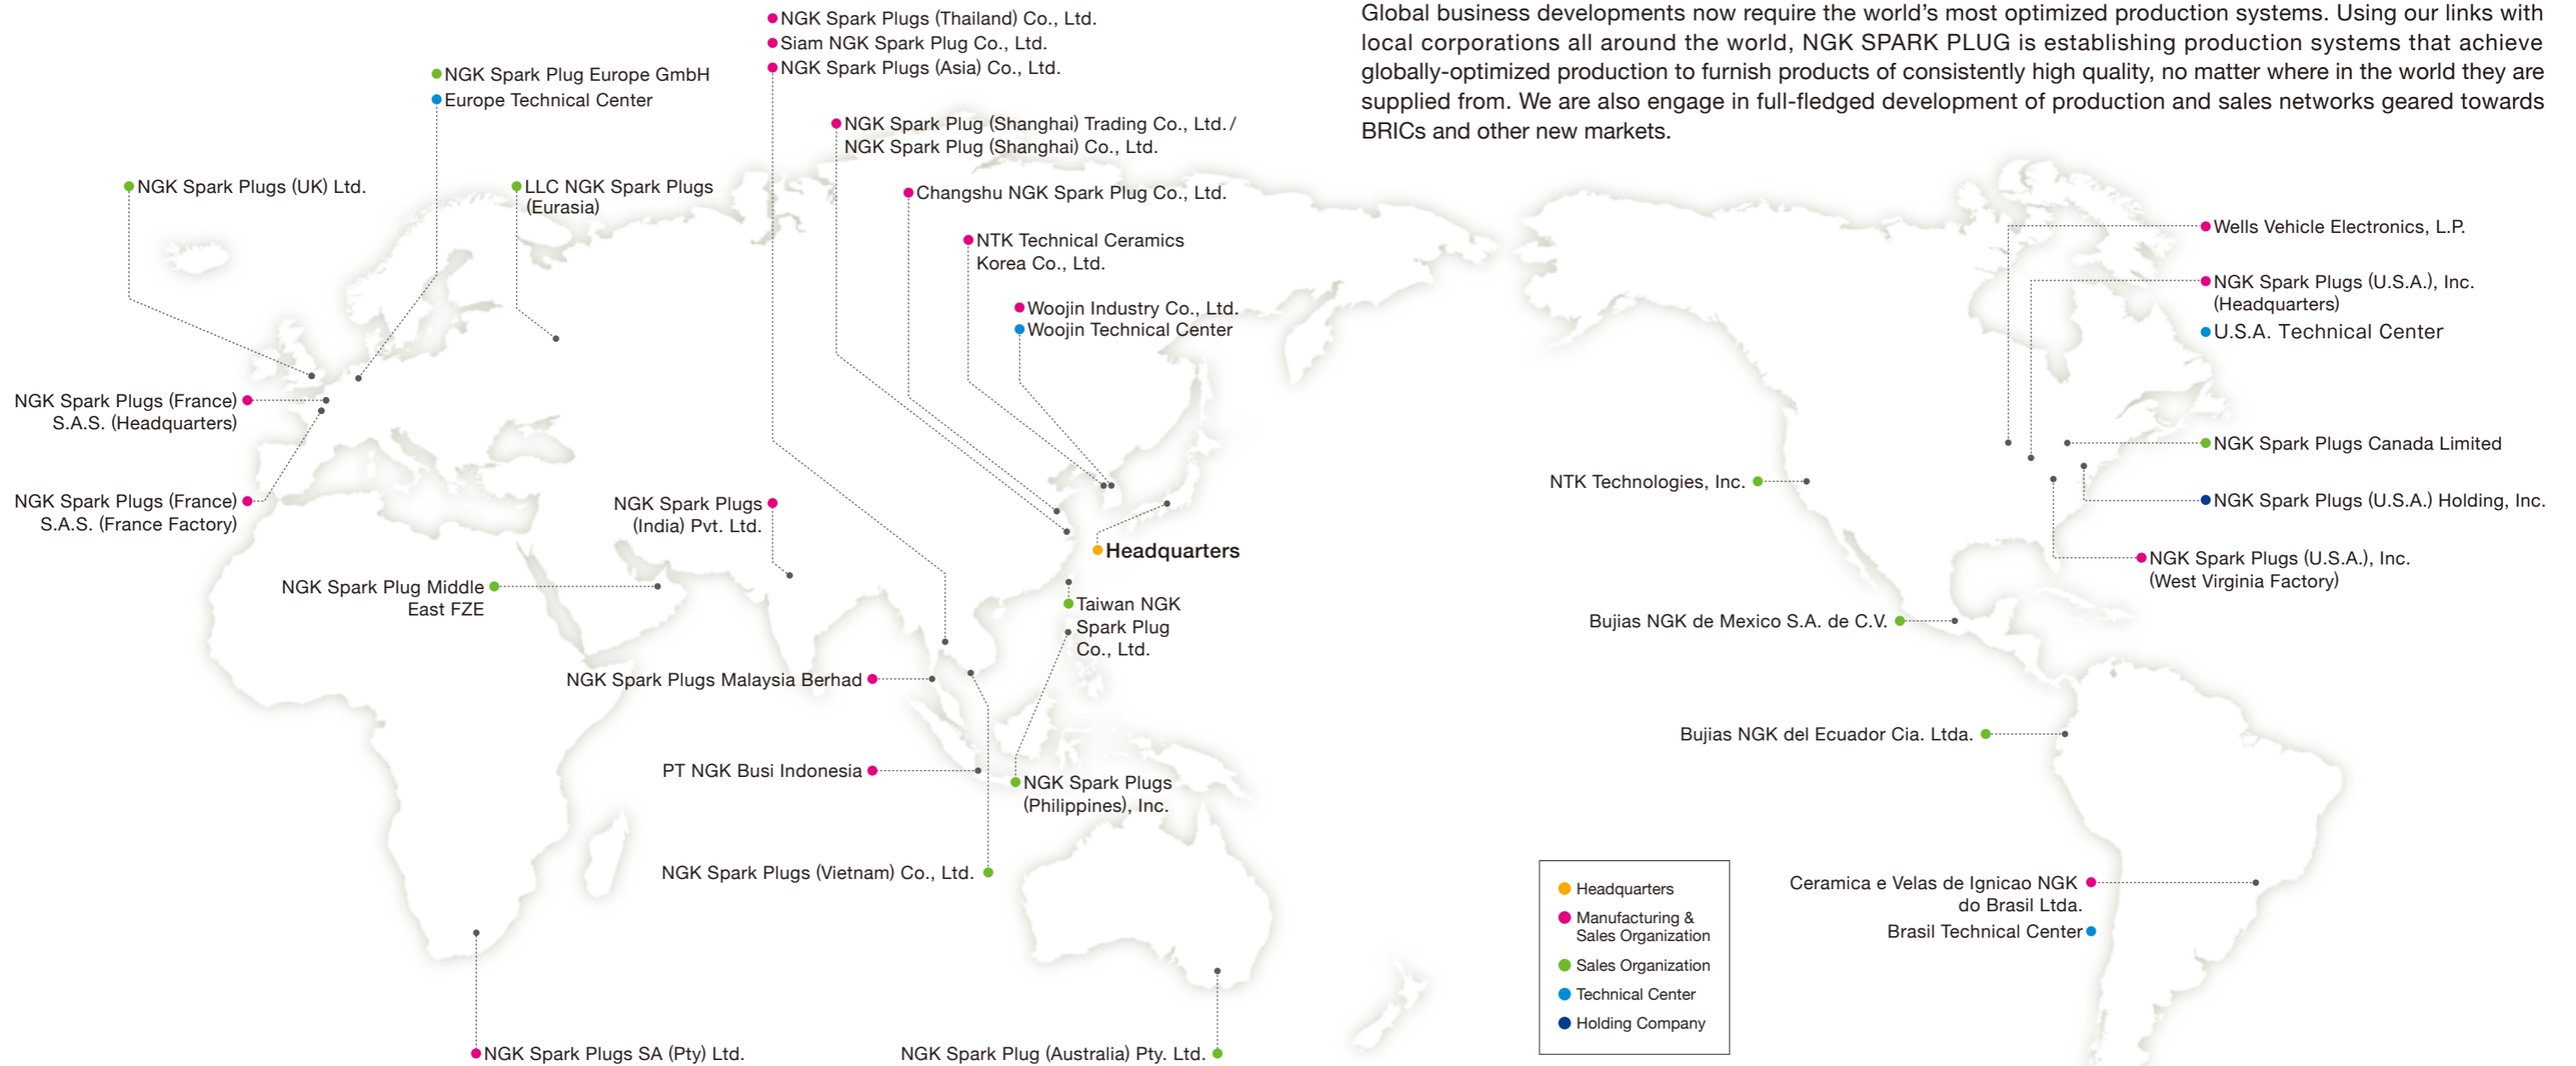

The NGK SPARK PLUG Group meets demands through its global network.

Global business developments now require the world's most optimized production systems. Using our links with local corporations all around the world, NGK SPARK PLUG is establishing production systems that achieve globally-optimized production to furnish products of consistently high quality, no matter where in the world they are supplied from. We are also engage in full-fledged development of production and sales networks geared towards BRICs and other new markets.

● Manufacturing & Sales Organization

● Sales Organization

● Technical Center

Our nationwide network responds to the diverse needs of our customers.

With four production sites in Japan, we have established a system that enables us to deliver high-quality products, swiftly and reliably. We have also positioned branches and sales offices in major cities throughout Japan, providing total support to meet our customer's need.